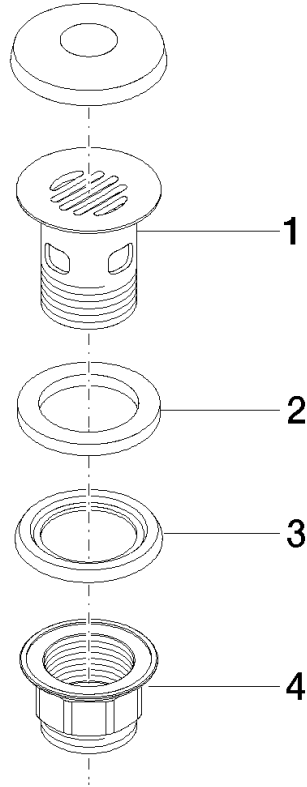

10 105 970

Fits: IMO, LULU, MADISON, MEM, TARA,  
CL.1, LISSÉ, VAIA, META, CYO

	Brushed Chrome	10 105 970-93
	Chrome	10 105 970-00
	Brushed Platinum	10 105 970-06
	Platinum	10 105 970-08
	Durabrand (23kt Gold)	10 105 970-09
	Dark Chrome	10 105 970-19
	Light Gold	10 105 970-26
	Brushed Light Gold	10 105 970-27
	Brushed Durabrand (23kt Gold)	10 105 970-28
	Matte Black	10 105 970-33
	Brushed Bronze	10 105 970-42
	Brushed Champagne (22kt Gold)	10 105 970-46
	Champagne (22kt Gold)	10 105 970-47
	Brushed Dark Platinum	10 105 970-99

## Grated waste 1 1/4" - Brushed Chrome

---

IMO

10 105 970

Only suitable for basins with an overflow.

10 105 970

10 105 970

Parts for other finishes can be found here: [Chrome](#)

### Spare parts list

No.	Item Number	Name	Quantity used	Delivery time
1	09 11 01 027-93	cup	1	20
2	09 14 05 039 90	seal	1	2
3	09 14 03 025 90	seal	1	2
4	09 23 10 020-93	nut	1	20