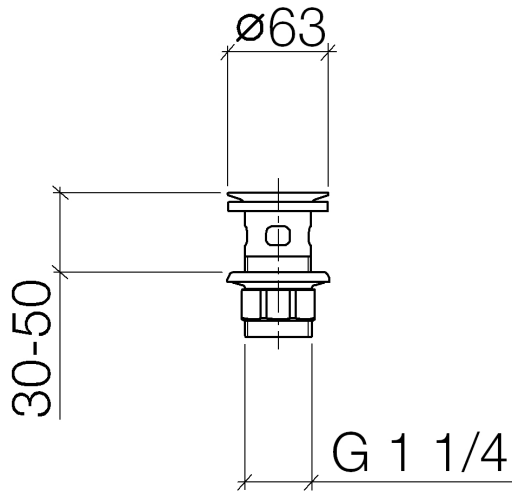

10 105 970

Fits: IMO, LULU, MADISON, MEM, TARA,  
CL.1, LISSÉ, VAIA, META, CYO

	Brushed Chrome	10 105 970-93
	Chrome	10 105 970-00
	Brushed Platinum	10 105 970-06
	Platinum	10 105 970-08
	Durabrand (23kt Gold)	10 105 970-09
	Dark Chrome	10 105 970-19
	Light Gold	10 105 970-26
	Brushed Light Gold	10 105 970-27
	Brushed Durabrand (23kt Gold)	10 105 970-28
	Matte Black	10 105 970-33
	Brushed Bronze	10 105 970-42
	Brushed Champagne (22kt Gold)	10 105 970-46
	Champagne (22kt Gold)	10 105 970-47
	Brushed Dark Platinum	10 105 970-99

## Grated waste 1 1/4" - Brushed Chrome

---

IMO

10 105 970

Only suitable for basins with an overflow.

10 105 970

10 105 970

Parts for other finishes can be found here: [Chrome](#)

### Spare parts list

No.	Item Number	Name	Quantity used	Delivery time
1	09 11 01 027-93	cup	1	20
2	09 14 05 039 90	seal	1	2
3	09 14 03 025 90	seal	1	2
4	09 23 10 020-93	nut	1	20